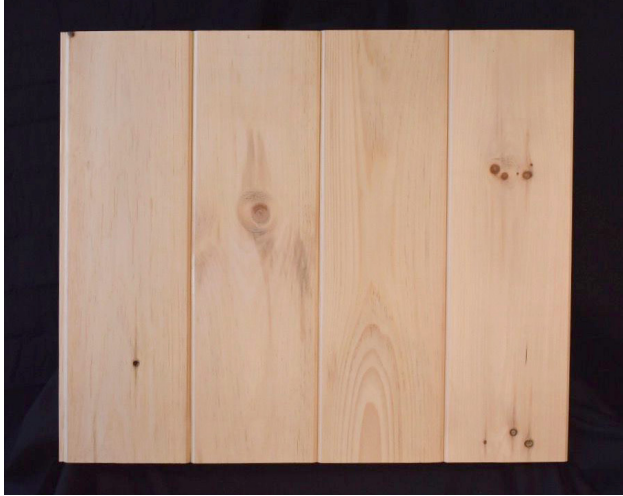

## **LUMBER SPECIALS**

1"x6"x10' Tongue & Groove  
**\$0.90/lineal foot**

1"x10"x10' Rough  
**\$1.75/lineal foot**

1"x12"x16' Rough  
**\$2.00/lineal foot**

Contact us by phone at **570-729-8572** or by email **[homes@estemerwalt.com](mailto:homes@estemerwalt.com)**