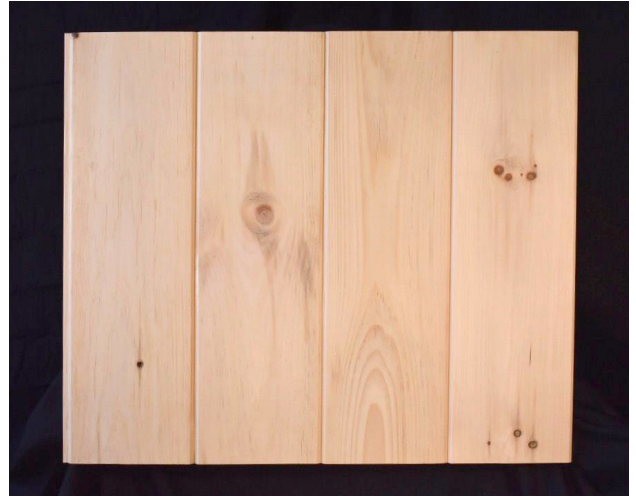

1"x12"x12' Rough Cut
\$1.95/lineal foot

1"x6"x10' Tongue & Groove
\$0.90/lineal foot

2"x8" D Log Siding
\$2.35/lineal foot

Contact us by phone at **570-729-8572** or by email **homes@estemerwalt.com**

Estemerwalt Lumber Products is a family-owned, full service lumber yard in Honesdale, PA.