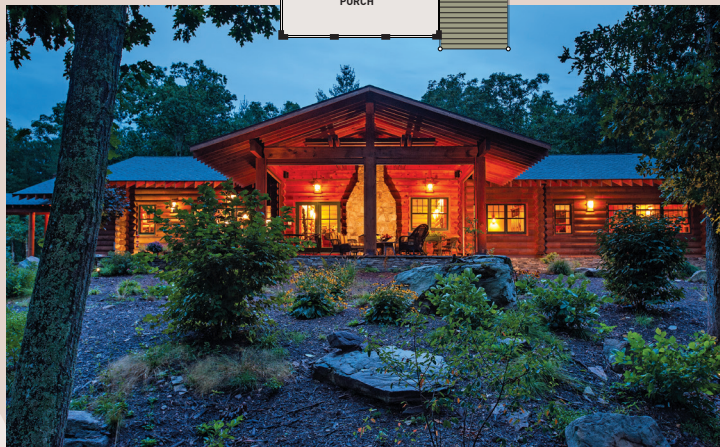

SULLIVAN

Square Footage:

3,000

**(plus 1,000 for family/
guest house)**

Bedrooms:

1 (plus 3)

Bathrooms:

1.5 (plus 2)

This Arts-and-Crafts-style woody retreat is modeled after a Greene and Greene home in California but features 12-inch white pine logs. The wide overhangs emphasize its low profile. The peaks and overlapping areas give the home's silhouette a multidimensional look.