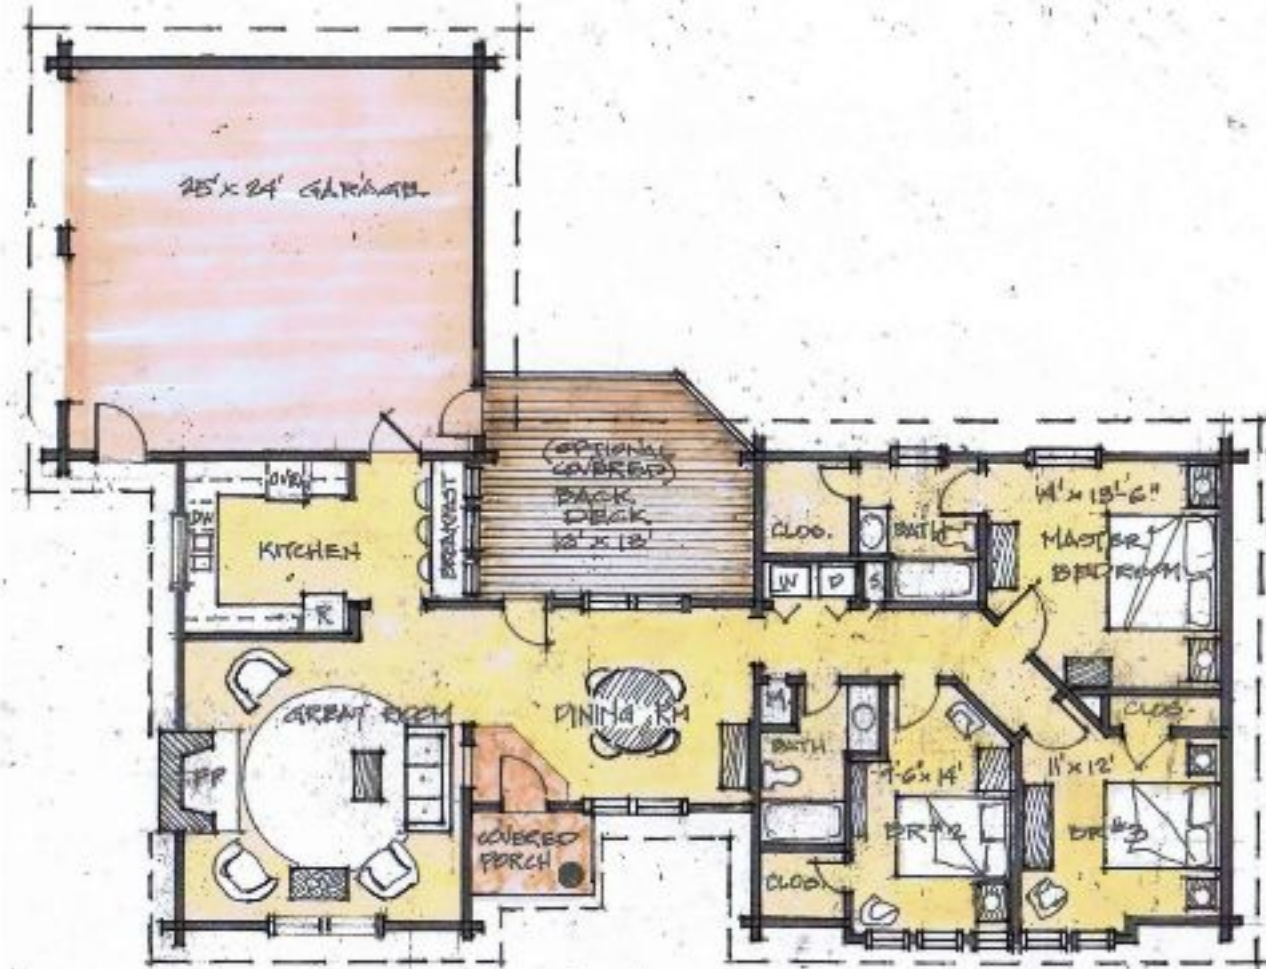

FRONT ELEVATION

*Alexandra Walker*

MAIN LEVEL PLAN 1480 SQ. FT. HEATED AREA.